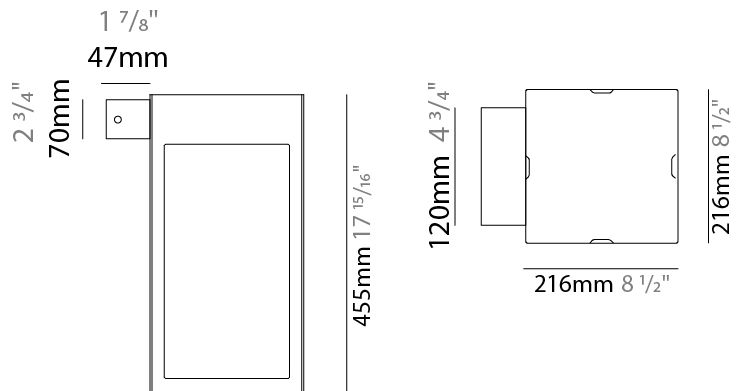

ETEREA SURFACE

E9W609-

base number   Color   Finish
Temperature   Options

PROJECT
TYPE
SPECIFIER
QUANTITY
DATE

1. To build a product code in our configurator select the specify button on the base model # product page
2. To build a manual product code on this datasheet choose from the options listed below in blue font and add the suffix to the base model #

GENERAL

Series: Eterea
Brand: Platek
Division: Exterior
Mounting Type: Surface
Mounting Location: Wall
Subcategory: Wall Effect

PHYSICAL

Shape: Rectangle
Length (mm): 216
Length (in): 8 1/2
Width (mm): 216
Width (in): 8 1/2
Height (mm): 455
Height (in): 17 15/16
Light Distribution: Omnidirectional
Weight (kg): 6.1
Weight (lbs): 13.4
Diffuser: Painted extraclear glass
Fixture Finish: [ANT / BLK / BRZ / COR / RSB / WHI](#)
Fixture Material: Stainless Steel
Cable Details: Supplied with one power supply cable 5m in length

ELECTRICAL

Lamp Type: LED
Input Wattage (W): 17.5
Total Output Wattage (W): 16.5
Dimming: Electronic Low Voltage Dimming to 20%
Input Voltage (V): 120

LED

Color Temperature (°K): [3000 / 4000](#)
Max. Delivered Lumen (lm): 735 / 765
Nominal Lumen (lm): 1550 / 1610
CRI: >80 CRI
Lamp Life (hrs): 60000

OPTICAL

Optic°: 114
Beam Angle: Wide

RATINGS AND CERTIFICATIONS

Certified By: Certified for North American Standards
IP rating: IP65
IK Rating: IK08
Bug Rating: B0 U0 G0
Upon Request: Higher Maximum Ambient Temperature